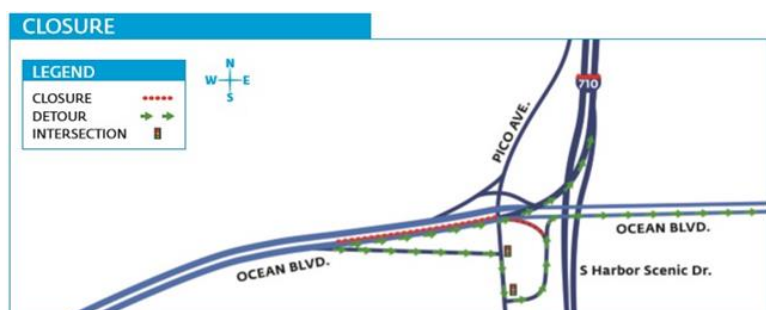

If you cannot attend, the event will be webcast live at [www.polb.com/stateoftheport](http://www.polb.com/stateoftheport).

Check out this spectacular [aerial view](#) of the Port and city of Long Beach made for last year's State of the Port address.

## Long-Term Eastbound Ocean Boulevard Closure

A section of eastbound Ocean Boulevard between the Gerald Desmond Bridge and downtown Long Beach will be closed beginning Tuesday, Jan. 19 for up to 36 months as crews construct the new bridge. For more information, visit the project website at [newgdbridge.com](http://newgdbridge.com).