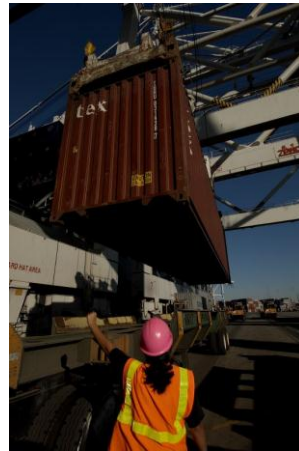

Port Fully Operational

December 5, 2012

The labor action that had closed three of the six container terminals at the Port since November 28 has ended.

All terminals are now open as of 7 a.m. Wednesday, December 5.

The parties reached a tentative agreement late Tuesday evening, and workers were back at all terminals.

For updates go to www.polb.com

Share this:

To unsubscribe, [click here](#)

Port of Long Beach - www.polb.com
925 Harbor Plaza, Long Beach, CA 90808